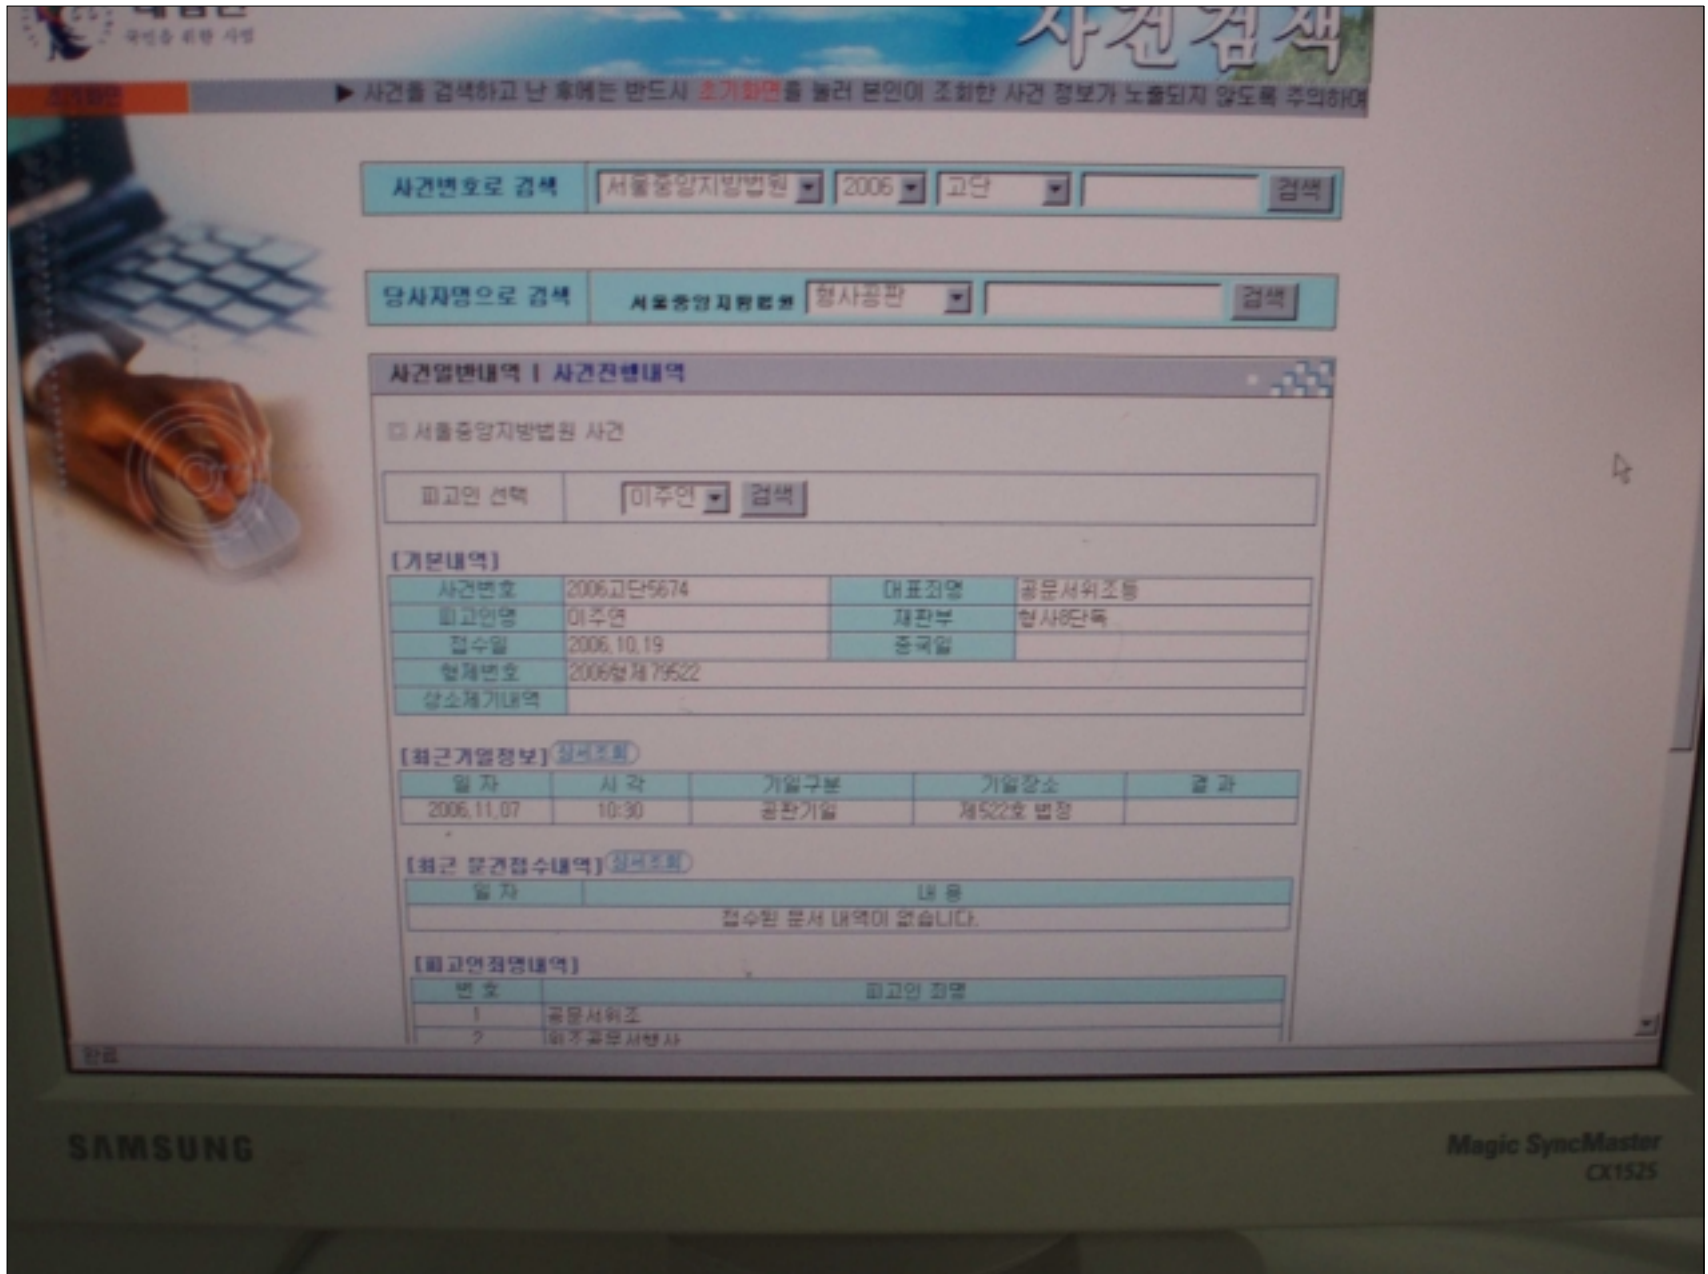

Welcome to Seoul District Court

Straightline International

Photograph by **Steven Brownstein**

Seoul District Court Counter

Seoul District Court Public Access Computer

Seoul District Court “Our Researcher”

Seoul District Court Computer Screen “Hit”

Seoul District Court

- Straightline International
- Service Daily
- Call 1-866-909-6678
- Fax 1-866-909-6679
- E-Mail orders@search4crime.com